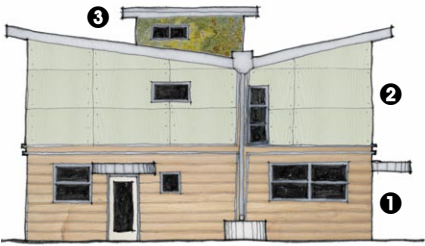

KEY

- ❶ natural wood shiplap siding
- ❷ Hardipanel grid rainscreen
- ❸ stairtower in Brazilian slate
- ❹ stair tower in CMU block

Currently growing + evolving, we reserve the right to change plans, specifications, materials, features without notice