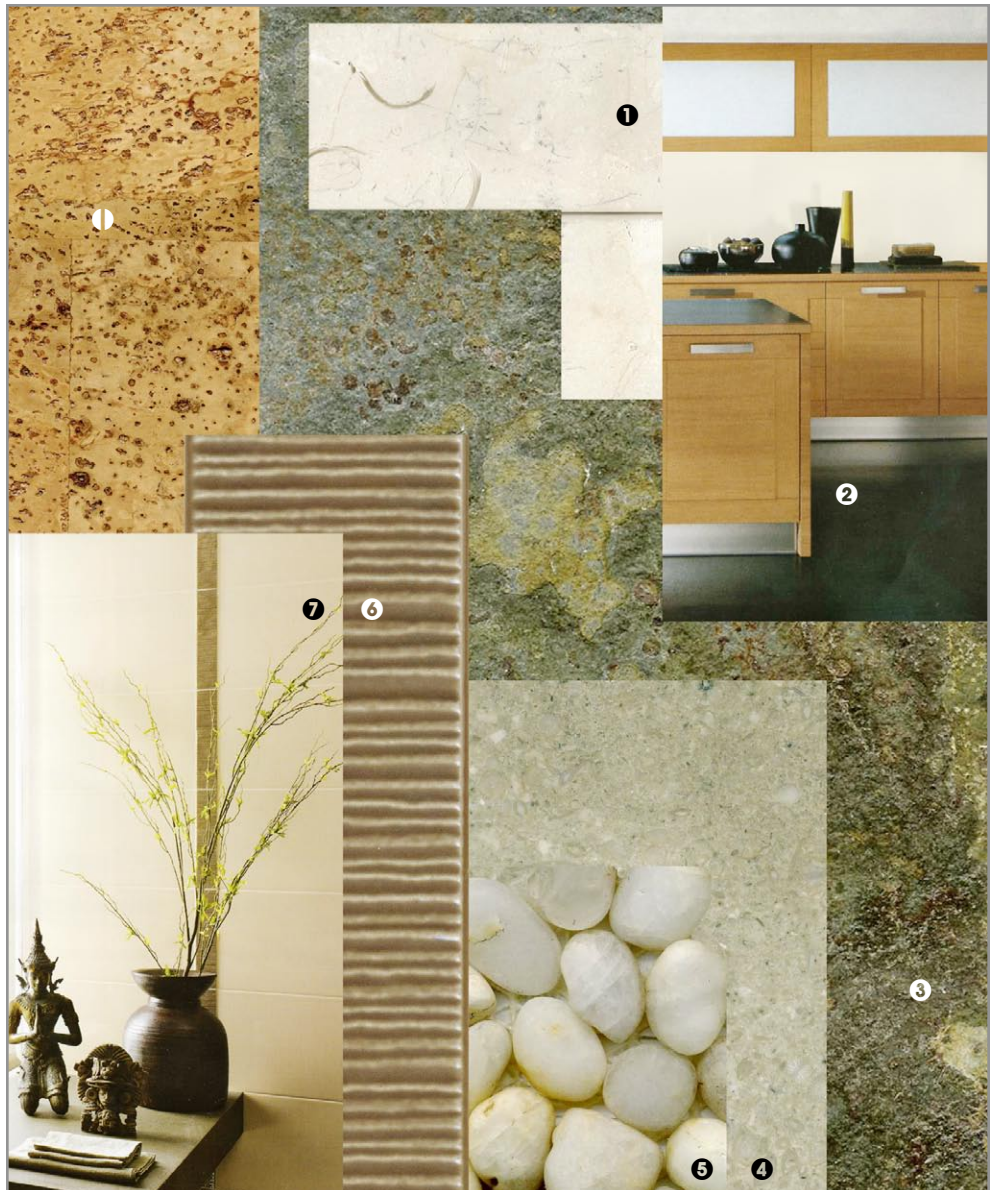

NATURALIST

naturalist style package

Zen meets modern in a neoteric design with materials selected from nature. Featuring the clean lines of teak cabinetry and pebble flooring, glossy bamboo colored tile and vessel sinks, warm hues radiant concrete flooring and a Brazilian slate fireplace.

Perfect balance in a peaceful setting.

KEY

- ❶ limestone kitchen backsplash
- ❷ italian kitchen cabinets
- ❸ brazillian slate fireplace surround
- ❹ limestone bathroom counter
- ❺ pebble shower floor
- ❻ bathroom accent tile
- ❼ bathroom tile layout
- ❽ deck mounted tub
- ❾ lavatory faucet
- ❿ kirei accent wall (1st fl)
- ⓫ cork flooring (2nd fl)

Currently growing + evolving, we reserve the right to change plans, specifications, materials, features without notice

EXTERIORS

exterior materials

All PLACE houses are clad with natural wood shiplap siding and Hardipanel in your choice of sage green, creamy off-white or brick red; carefully detailed to resist the elements with style and weather gracefully without a lot of maintenance.

Your stair tower will be clad in one of two natural accent materials—we recommend Brazilian slate for a Naturalist palette and CMU block for Urban and Vanguard interiors.

KEY

- ❶ natural wood shiplap siding
- ❷ Hardipanel grid rainscreen
- ❸ stairtower in Brazilian slate
- ❹ stair tower in CMU block