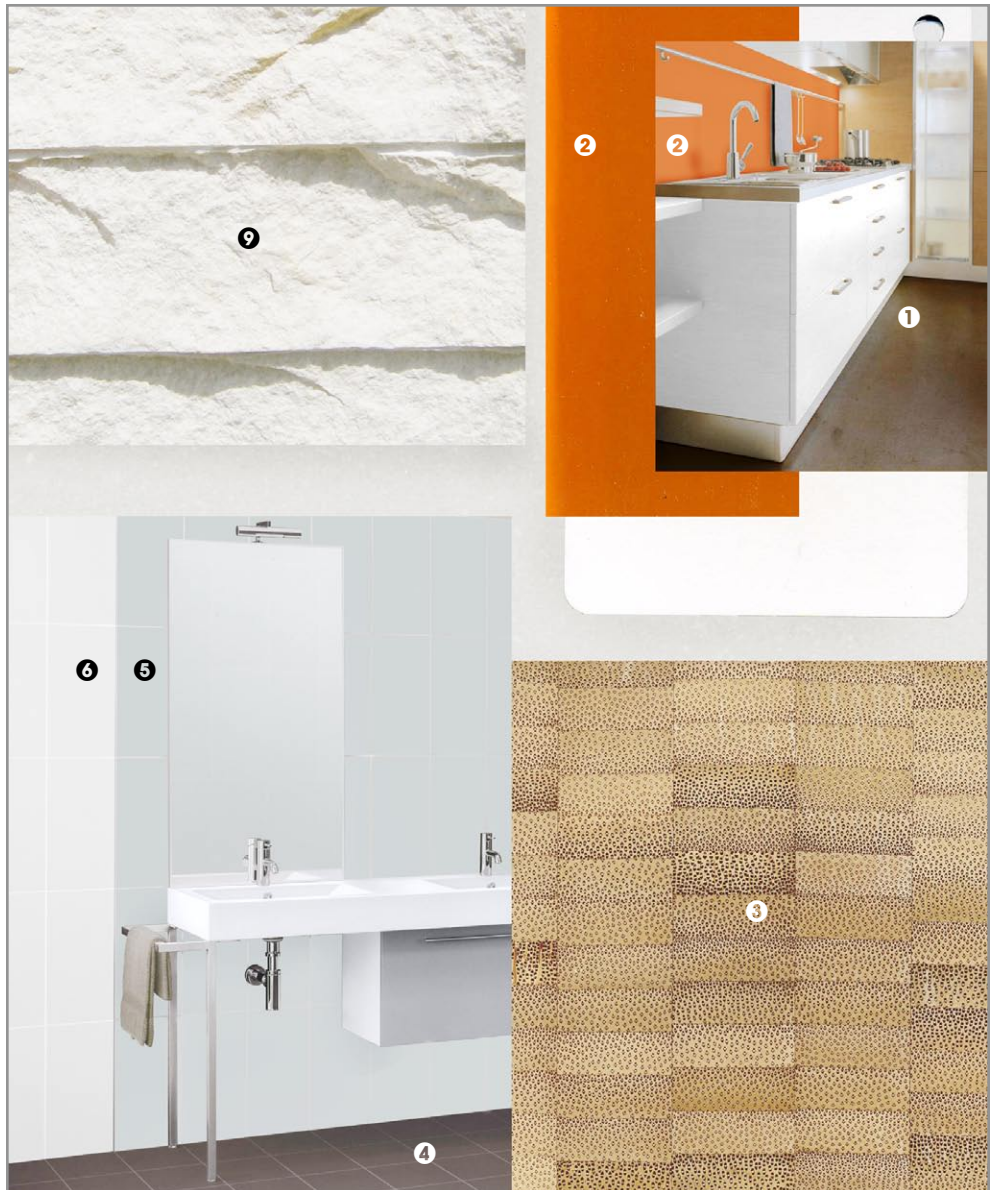

VANGUARD

vanguard style package

Hip and edgy with clean lines punctuated with bold texture.
 Featuring sleek laminate cabinetry topped with end grain bamboo block, cutting edge plumbing fixtures in fully tiled baths, espresso stained radiant concrete floors with a chiseled stone fireplace.

This is where creativity lives.

- KEY**
- ① italian kitchen cabinets
 - ② glass panel kitchen backsplash
choice of ■ or ■
 - ③ end grain bamboo block counters
 - ④ bathroom floor tile
 - ⑤ bathroom accent wall tile
choice of ■ or ■
 - ⑥ primary bathroom wall tile
 - ⑦ lavatory faucet
 - ⑧ cork flooring (2nd fl)
 - ⑨ chiseled stone fireplace surround

Currently growing + evolving, we reserve the right to change plans, specifications, materials, features without notice

EXTERIORS

exterior materials

All PLACE houses are clad with natural wood shiplap siding and Hardipanel in your choice of sage green, creamy off-white or brick red; carefully detailed to resist the elements with style and weather gracefully without a lot of maintenance.

Your stair tower will be clad in one of two natural accent materials—we recommend Brazilian slate for a Naturalist palette and CMU block for Urban and Vanguard interiors.

KEY

- ❶ natural wood shiplap siding
- ❷ Hardipanel grid rainscreen
- ❸ stairtower in Brazilian slate
- ❹ stair tower in CMU block